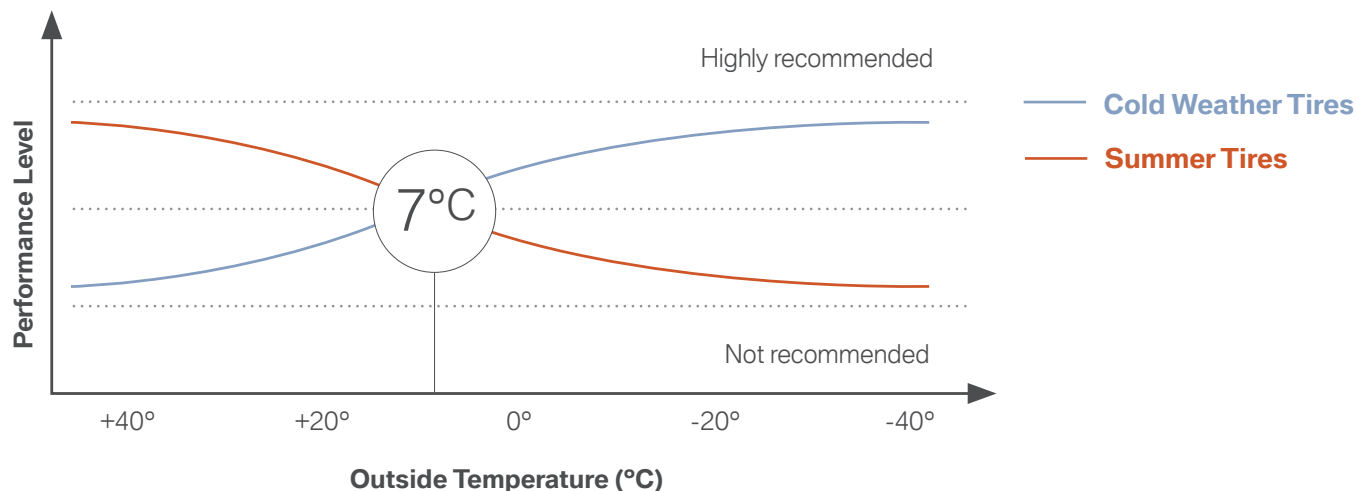

THE 7 DEGREE RULE.

WHEN TO CHANGE YOUR TIRES.

When the temperature drops to 7 °C, it's crucial to have your BMW equipped with BMW Approved Cold Weather Tires. As a rule of thumb, cold weather tires should be installed on your vehicle well before experiencing the first signs of winter weather. Because unlike summer or all-season tires, which will harden and lose their grip, BMW Approved Cold Weather Tires remain flexible at lower temperatures, thereby maximizing contact with the road's surface throughout the entire the season.